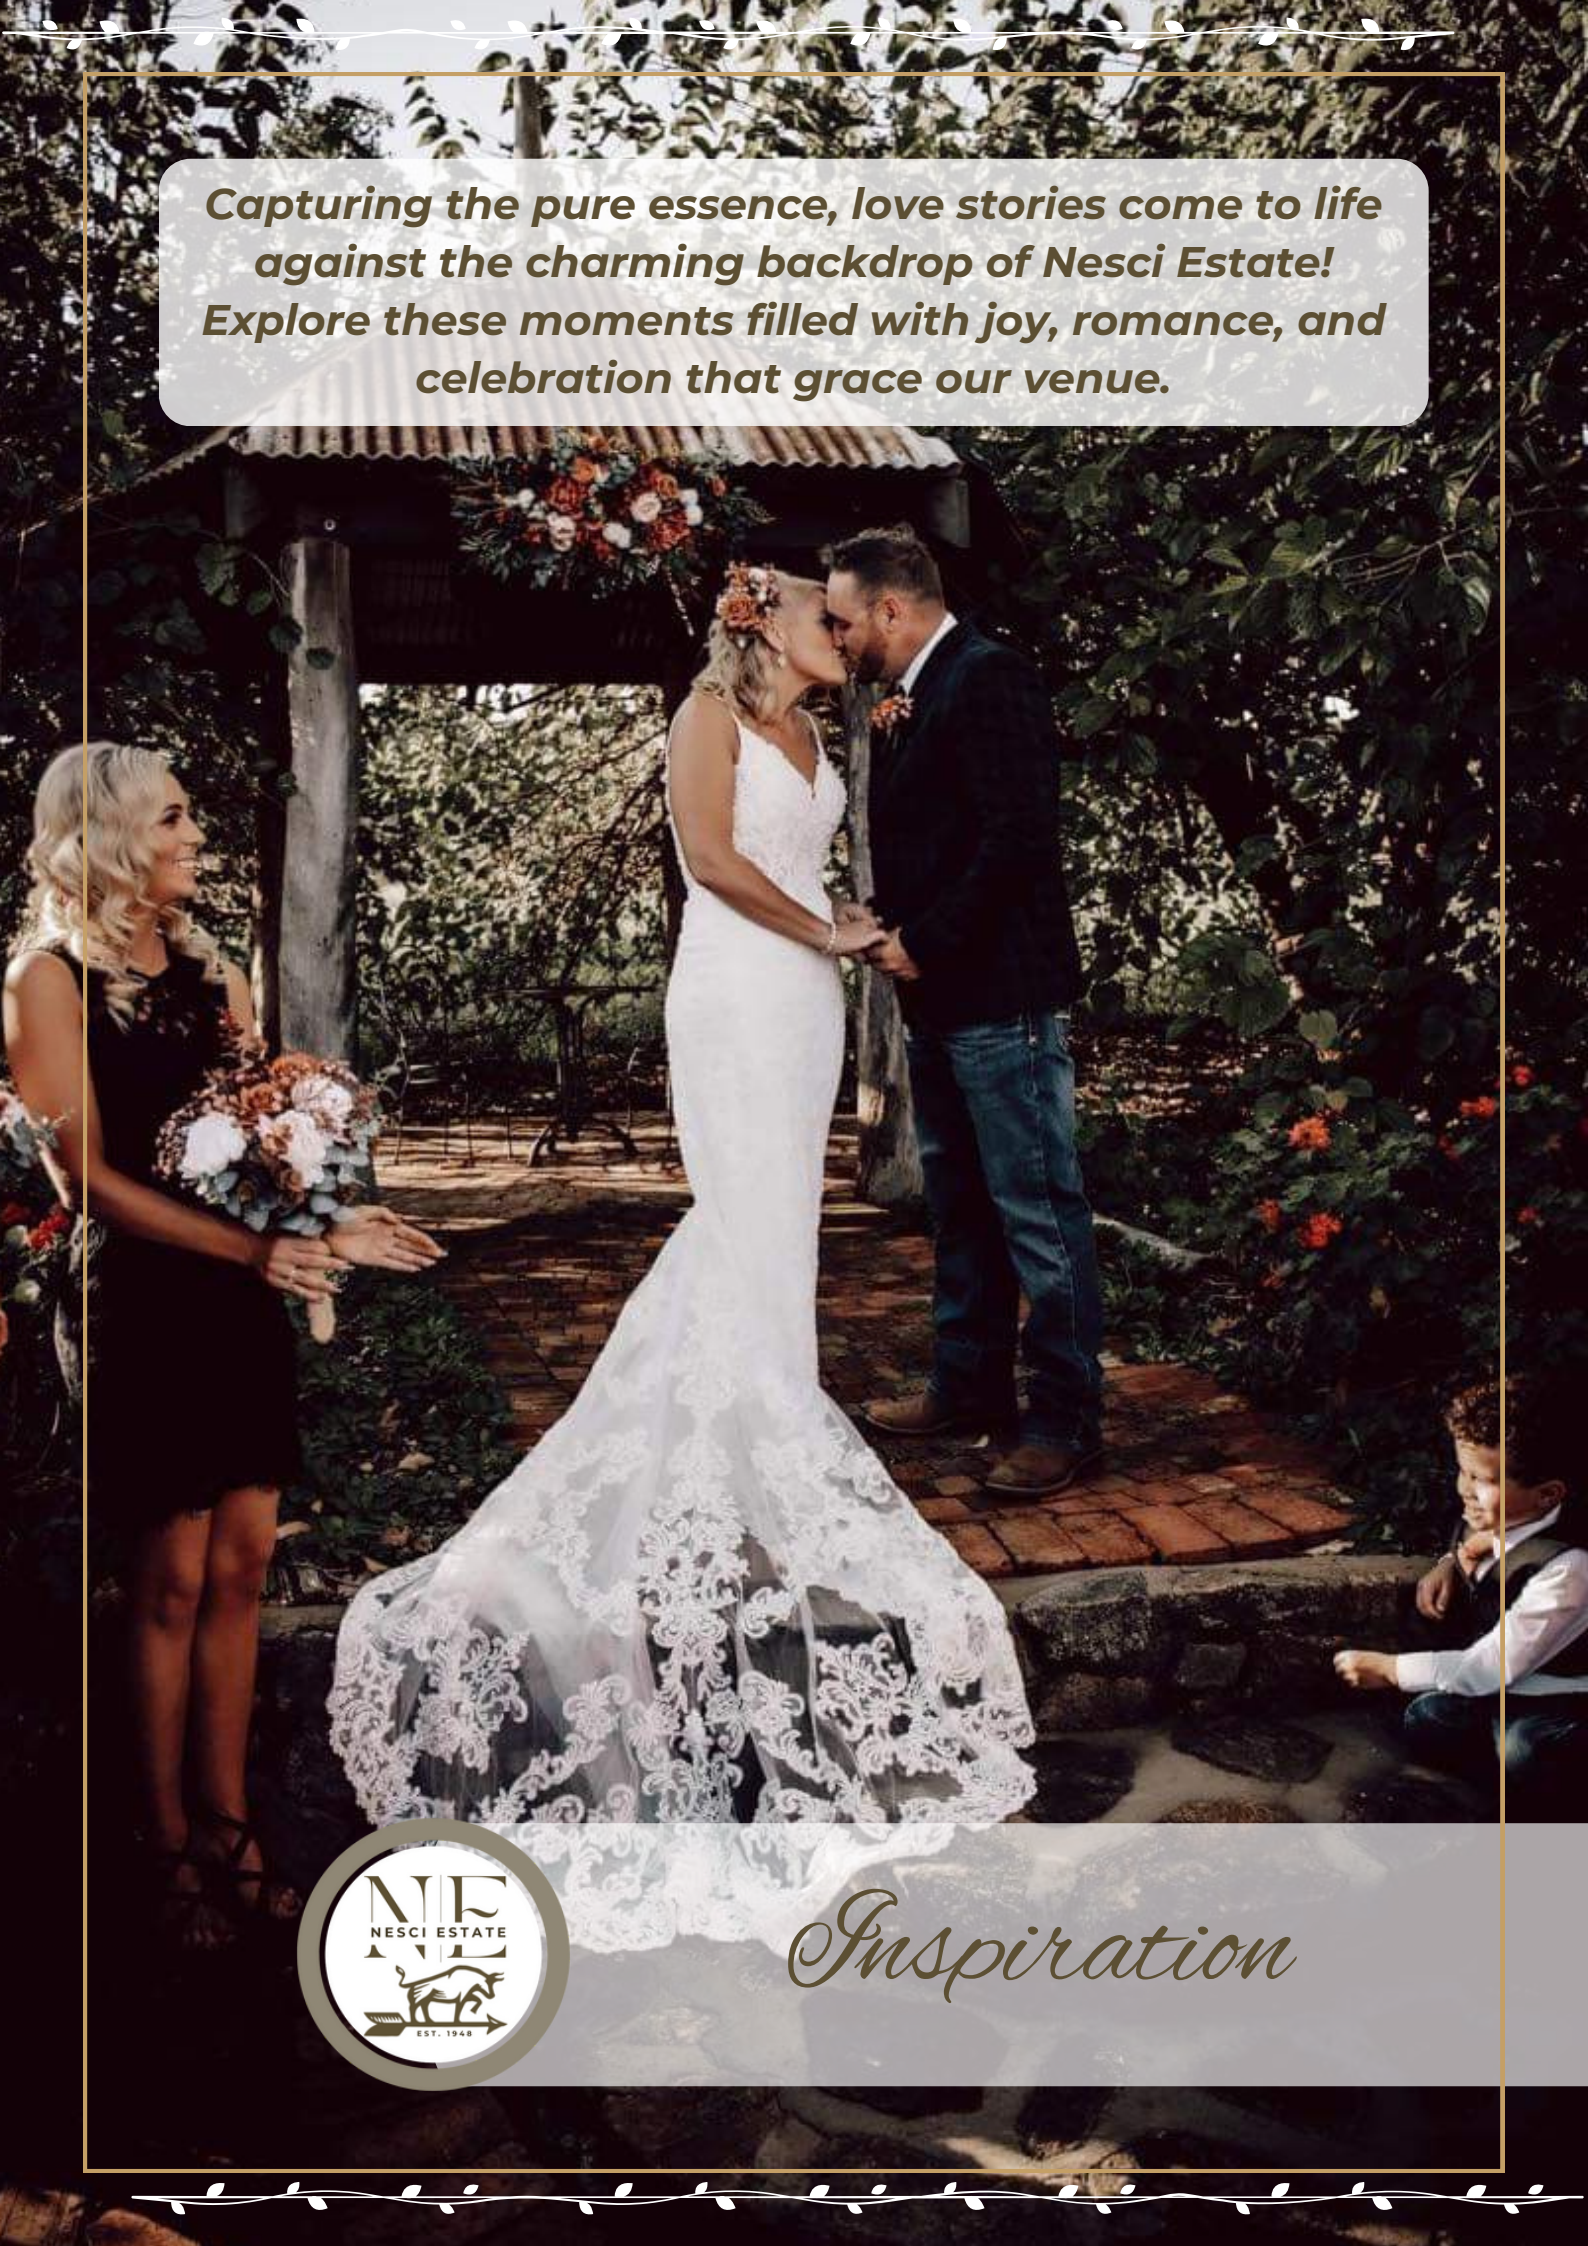

Capturing the pure essence, love stories come to life against the charming backdrop of Nesci Estate! Explore these moments filled with joy, romance, and celebration that grace our venue.

Inspiration